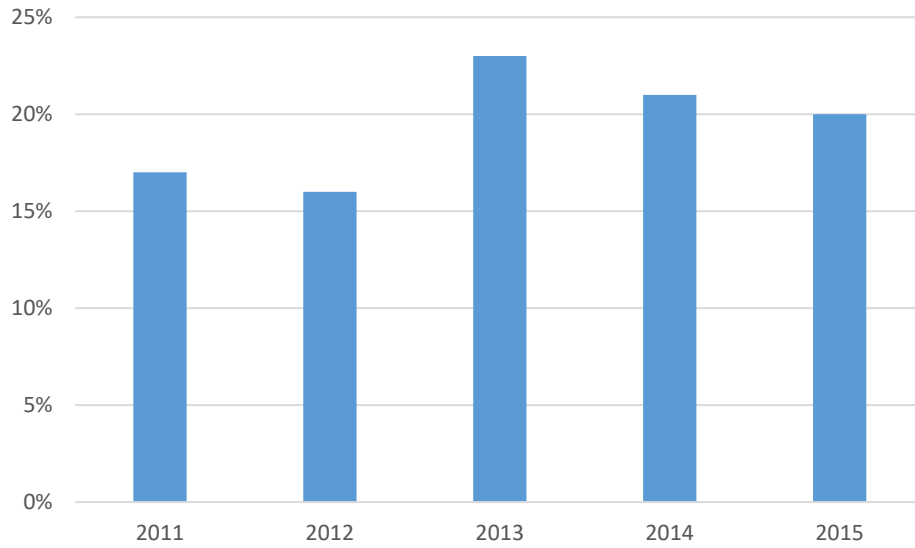

Graduation Rates (150% Time)

Data are for full-time, first-time, degree/certificate seeking students in the cohorts entering CCBC from 2008 to 2012.

SOURCE: U.S. Department of Education, National Center for Education Statistics, Integrated Postsecondary Education Data System (IPEDS): Winter 2015-16, 2014-15, 2013-14, 2012-13, & 2011-12 Graduation Rates components.